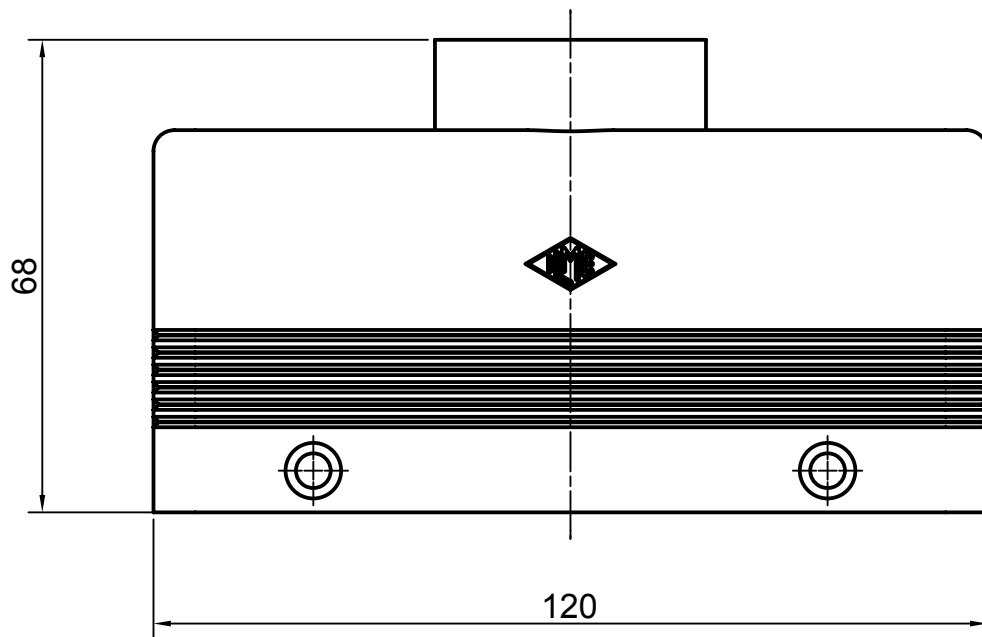

Diritti riservati

All rights reserved

Date 10.01.2007	CMV 16.29	Scale	
Sign.	hood top entry PG29 ins.	1:1	