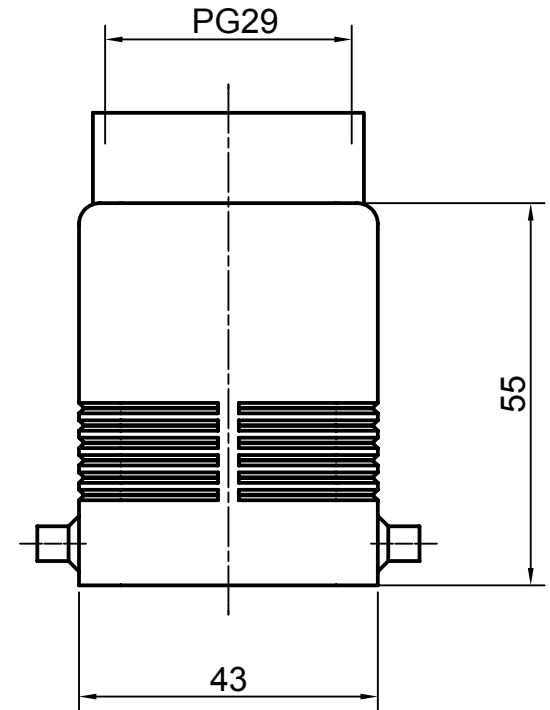

Diritti riservati

All rights reserved

Date 10.01.2007	CMV 16.29	Scale	
Sign.	hood top entry PG29 ins.	1:1	